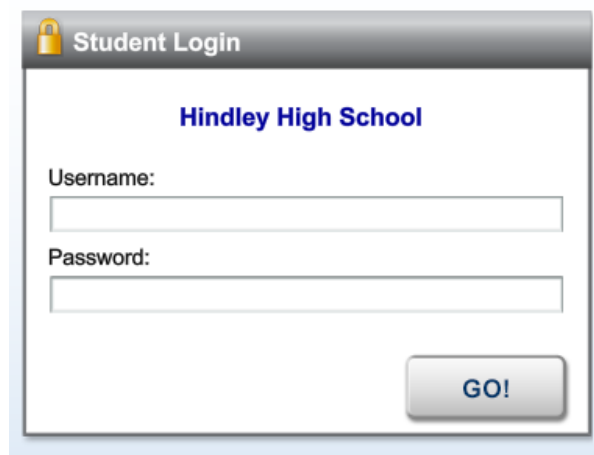

### On a pc or mac

1. Using a web browser go to <http://www.lexiastrategies.com/>
2. Click the "Home" button

3. Enter [home@hindleyhs.wigan.sch.uk](mailto:home@hindleyhs.wigan.sch.uk)

4. Enter your Lexia login username and password here

### On an Apple or Android device

Search the App Store or Google Play for the Lexia Strategies app and install it to your device. Start the app and carry out steps 2, 3 & 4 above.